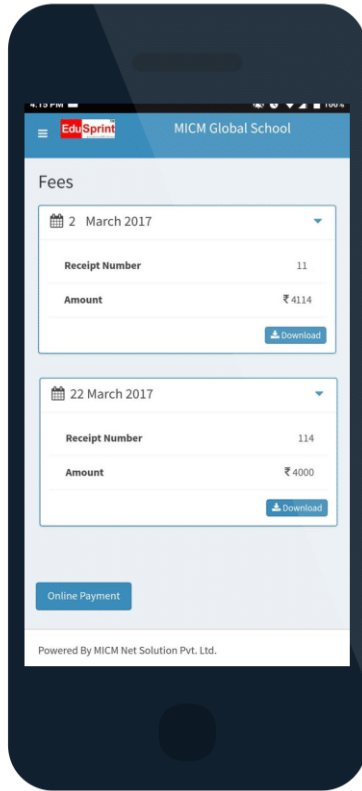

ERP | LMS | Mobile App | Online Admission

150+ Schools | 175000+ Students
6000+ Teachers | 750+ Non-teaching staff

MICM NET SOLUTIONS PVT.LTD, Mumbai, India
Visit Us : www.micmindia.com
Mail Us : info@micmindia.com
edusprint@micmindia.com