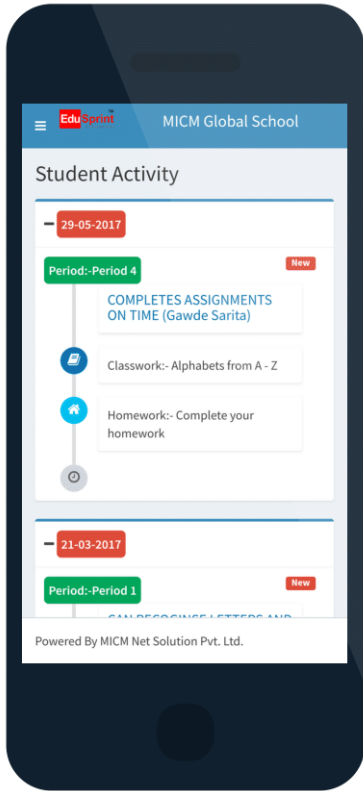

ERP | LMS | Mobile App | Online Admission

150+ Schools | 175000+ Students
6000+ Teachers | 750+ Non-teaching staff

MICM NET SOLUTIONS PVT.LTD, Mumbai, India
Visit Us : www.micmindia.com
Mail Us : info@micmindia.com
edusprint@micmindia.com